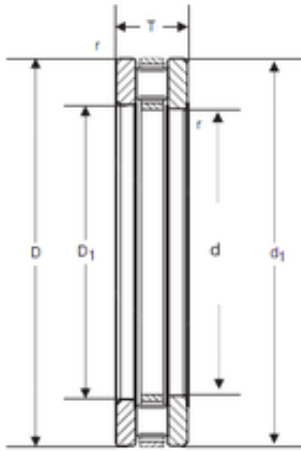

CRP Bearing & Machinery Parts Co.,...

SIGMA 81144 Rolamentos de rolos

Bearing No. 81144

Size	220x270x37 mm
Bore Diameter	220 mm
Outer Diameter	270 mm
Width	37 mm
d	220 mm
D	270 mm
T	37 mm
d1	267 mm
D1	223 mm

81144 Bearing 2D drawings and 3D CAD models