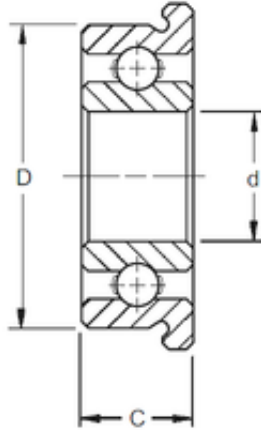

CRP Bearing & Machinery Parts Co.,...

20 mm x 37 mm x 9 mm ZEN SF61904
Rolamentos de esferas profundas

Bearing No. SF61904

Size	20x37x9 mm
Bore Diameter	20 mm
Outer Diameter	37 mm
Width	9 mm
d	20 mm
D	37 mm
B	9 mm
C	9 mm
Basic dynamic load rating (C)	6,381 kN
Basic static load rating (C0)	3,682 kN
(Grease) Lubrication Speed	19000 r/min

SF61904 Bearing 2D drawings and 3D CAD models